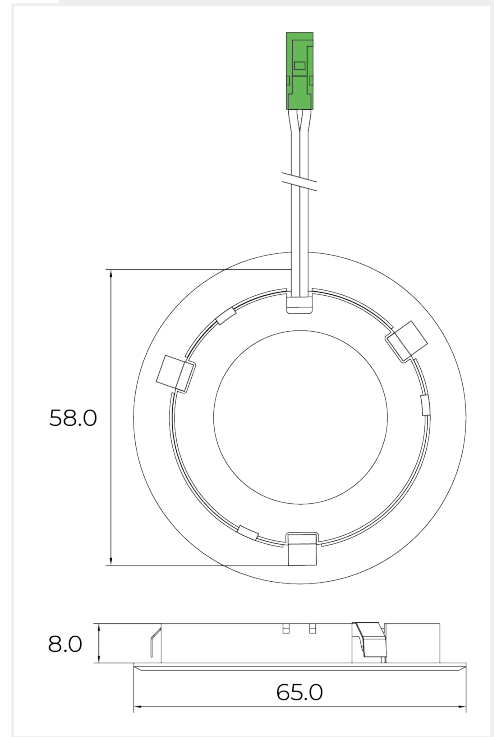

RECESSED LIGHT - INSTALLATION

SURFACE MOUNTED LIGHT - INSTALLATION

FEATURES & BENEFITS

- Perfect for use on furniture such as bookcases, cabinets and shelving
- Designed to be either recessed or surface mounted easily
- Professional and reliable build quality
- 3 Year Guarantee
- Available in 3000K Warm White with 200 lumen output at 90 CRI
- Slimline lightweight design for an easy installation
- Featuring a 2M cable with Plug & Play Syndeo connector
- BS7671 Compliant

Cabinet Light	Recessed White	Recessed Silver
SKU Code	SYN-24VRECPCKWHT	SYN-24VRECPCKSIL
Voltage	24V	24V
Wattage	1.5W	1.5W
Colour Temperature	3000K	3000K
Lumens	200lm	200lm
CRI	90	90
Beam Angle	95°	95°
LED Quantity	3	3
Material Finish	White	Silver
Cable Length	2000mm	2000mm
Cable Gauge	22 AWG	22 AWG
IP Rating	IP20	IP20
Connection	Syndeo Connector	Syndeo Connector

**FURNITURE CABINET LIGHT
- RECESSED**

Cabinet Light	Mounted White	Mounted Silver
SKU Code	SYN-24VSMPCCKWHT	SYN-24VSMPCCKSIL
Voltage	24V	24V
Wattage	1.5W	1.5W
Colour Temperature	3000K	3000K
Lumens	200lm	200lm
CRI	90	90
Beam Angle	95°	95°
LED Quantity	3	3
Material Finish	White	Silver
Cable Length	2000mm	2000mm
Cable Gauge	22 AWG	22 AWG
IP Rating	IP20	IP20
Connection	Syndeo Connector	Syndeo Connector