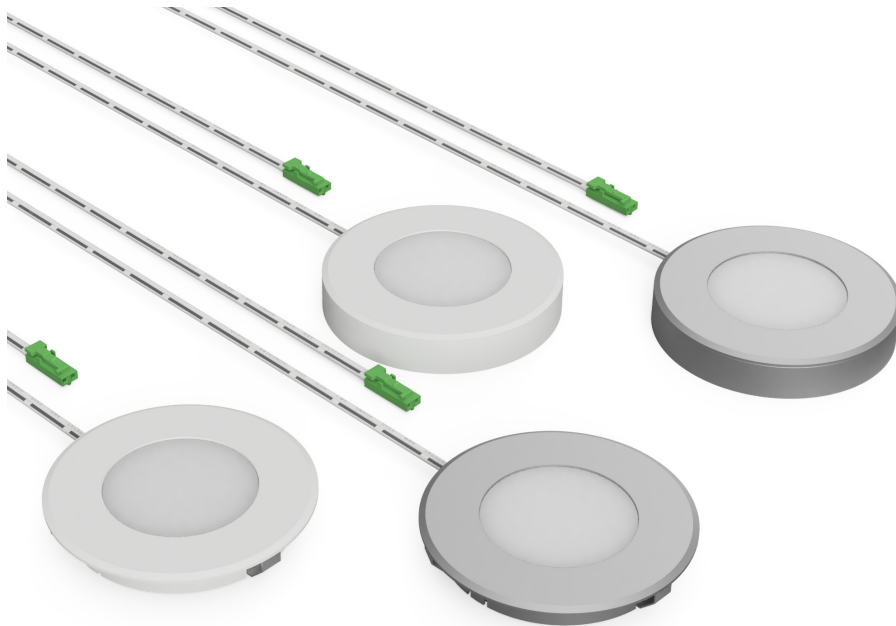

SYNDEO BY TAGRA® - 24V RECESSED & SURFACE MOUNTED FURNITURE CABINET LIGHTS

 syndeosystem.com

 0161 442 1180

 orders@syndeosystem.com

TECHNICAL INFORMATION

463 lx	250mm
116 lx	500mm
51 lx	750mm
28 lx	1000mm

RECESSED LIGHT - INSTALLATION

SURFACE MOUNTED LIGHT - INSTALLATION

FEATURES & BENEFITS

- Perfect for use on furniture such as bookcases, cabinets and shelving
- Designed to be either recessed or surface mounted easily
- Professional and reliable build quality
- 3 Year Guarantee
- Available in 3000K Warm White with 200 lumen output at 90 CRI
- Slimline lightweight design for an easy installation
- Featuring a 2M cable with Plug & Play Syndeo connector
- BS7671 Compliant

Cabinet Light	Recessed White	Recessed Silver
SKU Code	SYN-24VRECPCKWHT	SYN-24VRECPCKSIL
Voltage	24V	24V
Wattage	1.5W	1.5W
Colour Temperature	3000K	3000K
Lumens	200lm	200lm
CRI	90	90
Beam Angle	95°	95°
LED Quantity	3	3
Material Finish	White	Silver
Cable Length	2000mm	2000mm
Cable Gauge	22 AWG	22 AWG
IP Rating	IP20	IP20
Connection	Syndeo Connector	Syndeo Connector

**FURNITURE CABINET LIGHT
- RECESSED**

Cabinet Light	Mounted White	Mounted Silver
SKU Code	SYN-24VSMPCCKWHT	SYN-24VSMPCCKSIL
Voltage	24V	24V
Wattage	1.5W	1.5W
Colour Temperature	3000K	3000K
Lumens	200lm	200lm
CRI	90	90
Beam Angle	95°	95°
LED Quantity	3	3
Material Finish	White	Silver
Cable Length	2000mm	2000mm
Cable Gauge	22 AWG	22 AWG
IP Rating	IP20	IP20
Connection	Syndeo Connector	Syndeo Connector