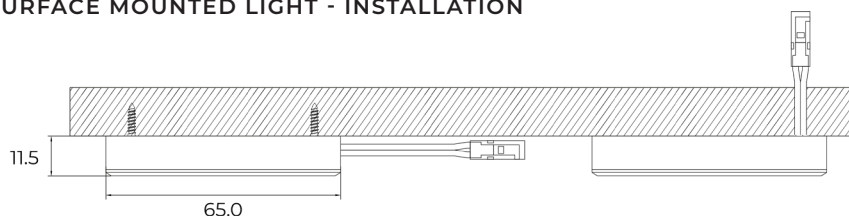

SYNDEO BY TAGRA® - 24V RECESSED & SURFACE MOUNTED FURNITURE CABINET LIGHTS

 syndeosystem.com

 0161 442 1180

 orders@syndeosystem.com

TECHNICAL INFORMATION

463 lx	250mm
116 lx	500mm
51 lx	750mm
28 lx	1000mm

RECESSED LIGHT - INSTALLATION

SURFACE MOUNTED LIGHT - INSTALLATION

FEATURES & BENEFITS

- Perfect for use on furniture such as bookcases, cabinets and shelving
- Designed to be either recessed or surface mounted easily
- Professional and reliable build quality
- 3 Year Guarantee
- Available in 3000K Warm White with 200 lumen output at 90 CRI
- Slimline lightweight design for an easy installation
- Featuring a 2M cable with Plug & Play Syndeo connector
- BS7671 Compliant

Cabinet Light	Recessed White	Recessed Silver
SKU Code	SYN-24VRECPCKWHT	SYN-24VRECPCKSIL
Voltage	24V	24V
Wattage	1.5W	1.5W
Colour Temperature	3000K	3000K
Lumens	200lm	200lm
CRI	90	90
Beam Angle	95°	95°
LED Quantity	3	3
Material Finish	White	Silver
Cable Length	2000mm	2000mm
Cable Gauge	22 AWG	22 AWG
IP Rating	IP20	IP20
Connection	Syndeo Connector	Syndeo Connector

**FURNITURE CABINET LIGHT
- RECESSED**

Cabinet Light	Mounted White	Mounted Silver
SKU Code	SYN-24VSMPCCKWHT	SYN-24VSMPCCKSIL
Voltage	24V	24V
Wattage	1.5W	1.5W
Colour Temperature	3000K	3000K
Lumens	200lm	200lm
CRI	90	90
Beam Angle	95°	95°
LED Quantity	3	3
Material Finish	White	Silver
Cable Length	2000mm	2000mm
Cable Gauge	22 AWG	22 AWG
IP Rating	IP20	IP20
Connection	Syndeo Connector	Syndeo Connector