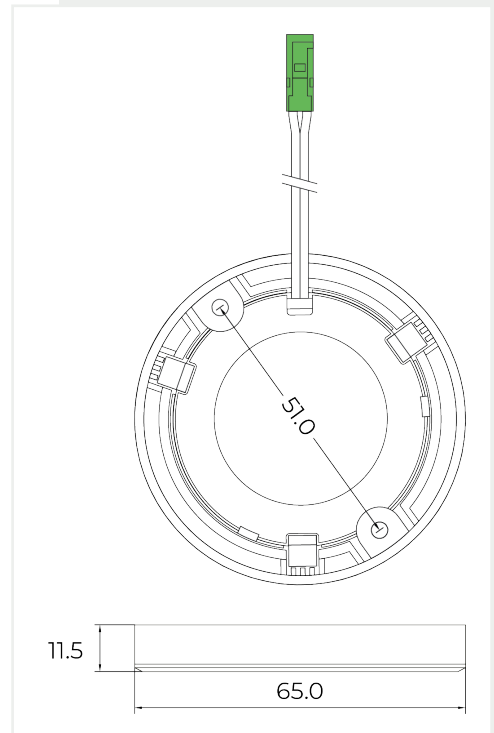

RECESSED LIGHT - INSTALLATION

SURFACE MOUNTED LIGHT - INSTALLATION

FEATURES & BENEFITS

- Perfect for use on furniture such as bookcases, cabinets and shelving
- Designed to be either recessed or surface mounted easily
- Professional and reliable build quality
- 3 Year Guarantee
- Available in 3000K Warm White with 200 lumen output at 90 CRI
- Slimline lightweight design for an easy installation
- Featuring a 2M cable with Plug & Play Syndeo connector
- BS7671 Compliant

Cabinet Light	Recessed White	Recessed Silver
SKU Code	SYN-24VRECPCKWHT	SYN-24VRECPCKSIL
Voltage	24V	24V
Wattage	1.5W	1.5W
Colour Temperature	3000K	3000K
Lumens	200lm	200lm
CRI	90	90
Beam Angle	95°	95°
LED Quantity	3	3
Material Finish	White	Silver
Cable Length	2000mm	2000mm
Cable Gauge	22 AWG	22 AWG
IP Rating	IP20	IP20
Connection	Syndeo Connector	Syndeo Connector

**FURNITURE CABINET LIGHT
- RECESSED**

Cabinet Light	Mounted White	Mounted Silver
SKU Code	SYN-24VSMPCCKWHT	SYN-24VSMPCCKSIL
Voltage	24V	24V
Wattage	1.5W	1.5W
Colour Temperature	3000K	3000K
Lumens	200lm	200lm
CRI	90	90
Beam Angle	95°	95°
LED Quantity	3	3
Material Finish	White	Silver
Cable Length	2000mm	2000mm
Cable Gauge	22 AWG	22 AWG
IP Rating	IP20	IP20
Connection	Syndeo Connector	Syndeo Connector