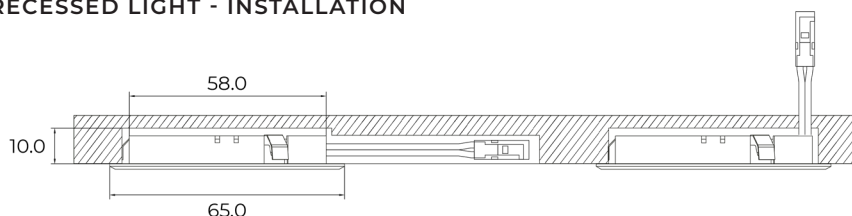

SYNDEO BY TAGRA® - 24V RECESSED & SURFACE MOUNTED FURNITURE CABINET LIGHTS

 syndeosystem.com

 0161 442 1180

 orders@syndeosystem.com

TECHNICAL INFORMATION

463 lx	250mm
116 lx	500mm
51 lx	750mm
28 lx	1000mm

RECESSED LIGHT - INSTALLATION

SURFACE MOUNTED LIGHT - INSTALLATION

FEATURES & BENEFITS

- Perfect for use on furniture such as bookcases, cabinets and shelving
- Designed to be either recessed or surface mounted easily
- Professional and reliable build quality
- 3 Year Guarantee
- Available in 3000K Warm White with 200 lumen output at 90 CRI
- Slimline lightweight design for an easy installation
- Featuring a 2M cable with Plug & Play Syndeo connector
- BS7671 Compliant

Cabinet Light	Recessed White	Recessed Silver
SKU Code	SYN-24VRECPCKWHT	SYN-24VRECPCKSIL
Voltage	24V	24V
Wattage	1.5W	1.5W
Colour Temperature	3000K	3000K
Lumens	200lm	200lm
CRI	90	90
Beam Angle	95°	95°
LED Quantity	3	3
Material Finish	White	Silver
Cable Length	2000mm	2000mm
Cable Gauge	22 AWG	22 AWG
IP Rating	IP20	IP20
Connection	Syndeo Connector	Syndeo Connector

**FURNITURE CABINET LIGHT
- RECESSED**

Cabinet Light	Mounted White	Mounted Silver
SKU Code	SYN-24VSMPCCKWHT	SYN-24VSMPCCKSIL
Voltage	24V	24V
Wattage	1.5W	1.5W
Colour Temperature	3000K	3000K
Lumens	200lm	200lm
CRI	90	90
Beam Angle	95°	95°
LED Quantity	3	3
Material Finish	White	Silver
Cable Length	2000mm	2000mm
Cable Gauge	22 AWG	22 AWG
IP Rating	IP20	IP20
Connection	Syndeo Connector	Syndeo Connector