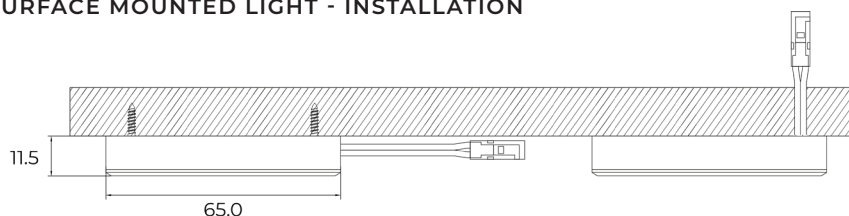

SYNDEO BY TAGRA® - 12V RECESSED & SURFACE MOUNTED FURNITURE CABINET LIGHTS

 syndeosystem.com

 0161 442 1180

 orders@syndeosystem.com

TECHNICAL INFORMATION

463 lx	250mm
116 lx	500mm
51 lx	750mm
28 lx	1000mm

RECESSED LIGHT - INSTALLATION

SURFACE MOUNTED LIGHT - INSTALLATION

FEATURES & BENEFITS

- Perfect for use on furniture such as bookcases, cabinets and shelving
- Designed to be either recessed or surface mounted easily
- Professional and reliable build quality
- 3 Year Guarantee
- Available in 3000K Warm White with 200 lumen output at 90 CRI
- Slimline lightweight design for an easy installation
- Featuring a 2M cable with Plug & Play Syndeo connector
- BS7671 Compliant

Cabinet Light	Recessed White	Recessed Silver
SKU Code	SYN-12VRECPCKWHT	SYN-12VRECPCKSIL
Voltage	12V	12V
Wattage	1.5W	1.5W
Colour Temperature	3000K	3000K
Lumens	200lm	200lm
CRI	90	90
Beam Angle	95°	95°
LED Quantity	3	3
Material Finish	White	Silver
Cable Length	2000mm	2000mm
Cable Gauge	22 AWG	22 AWG
IP Rating	IP20	IP20
Connection	Syndeo Connector	Syndeo Connector

**FURNITURE CABINET LIGHT
- RECESSED**

Cabinet Light	Mounted White	Mounted Silver
SKU Code	SYN-12VSMPCCKWHT	SYN-12VSMPCCKSIL
Voltage	12V	12V
Wattage	1.5W	1.5W
Colour Temperature	3000K	3000K
Lumens	200lm	200lm
CRI	90	90
Beam Angle	95°	95°
LED Quantity	3	3
Material Finish	White	Silver
Cable Length	2000mm	2000mm
Cable Gauge	22 AWG	22 AWG
IP Rating	IP20	IP20
Connection	Syndeo Connector	Syndeo Connector