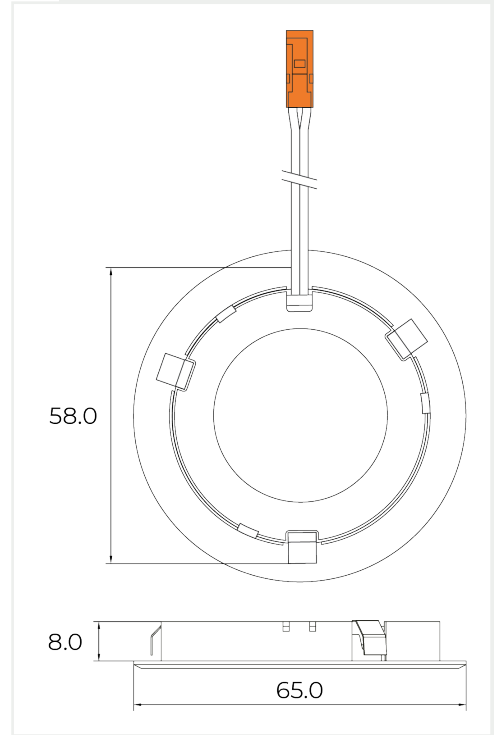

RECESSED LIGHT - INSTALLATION

SURFACE MOUNTED LIGHT - INSTALLATION

FEATURES & BENEFITS

- Perfect for use on furniture such as bookcases, cabinets and shelving
- Designed to be either recessed or surface mounted easily
- Professional and reliable build quality
- 3 Year Guarantee
- Available in 3000K Warm White with 200 lumen output at 90 CRI
- Slimline lightweight design for an easy installation
- Featuring a 2M cable with Plug & Play Syndeo connector
- BS7671 Compliant

Cabinet Light	Recessed White	Recessed Silver
SKU Code	SYN-12VRECPCKWHT	SYN-12VRECPCKSIL
Voltage	12V	12V
Wattage	1.5W	1.5W
Colour Temperature	3000K	3000K
Lumens	200lm	200lm
CRI	90	90
Beam Angle	95°	95°
LED Quantity	3	3
Material Finish	White	Silver
Cable Length	2000mm	2000mm
Cable Gauge	22 AWG	22 AWG
IP Rating	IP20	IP20
Connection	Syndeo Connector	Syndeo Connector

**FURNITURE CABINET LIGHT
- RECESSED**

Cabinet Light	Mounted White	Mounted Silver
SKU Code	SYN-12VSMPCCKWHT	SYN-12VSMPCCKSIL
Voltage	12V	12V
Wattage	1.5W	1.5W
Colour Temperature	3000K	3000K
Lumens	200lm	200lm
CRI	90	90
Beam Angle	95°	95°
LED Quantity	3	3
Material Finish	White	Silver
Cable Length	2000mm	2000mm
Cable Gauge	22 AWG	22 AWG
IP Rating	IP20	IP20
Connection	Syndeo Connector	Syndeo Connector