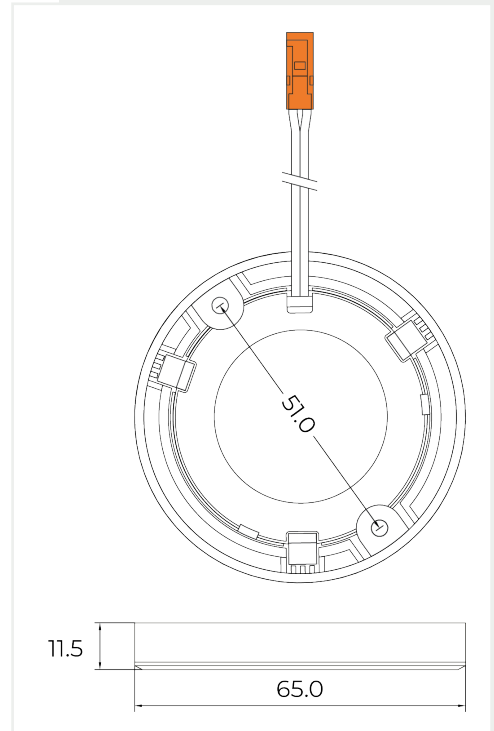

RECESSED LIGHT - INSTALLATION

SURFACE MOUNTED LIGHT - INSTALLATION

FEATURES & BENEFITS

- Perfect for use on furniture such as bookcases, cabinets and shelving
- Designed to be either recessed or surface mounted easily
- Professional and reliable build quality
- 3 Year Guarantee
- Available in 3000K Warm White with 200 lumen output at 90 CRI
- Slimline lightweight design for an easy installation
- Featuring a 2M cable with Plug & Play Syndeo connector
- BS7671 Compliant

Cabinet Light	Recessed White	Recessed Silver
SKU Code	SYN-12VRECPCKWHT	SYN-12VRECPCKSIL
Voltage	12V	12V
Wattage	1.5W	1.5W
Colour Temperature	3000K	3000K
Lumens	200lm	200lm
CRI	90	90
Beam Angle	95°	95°
LED Quantity	3	3
Material Finish	White	Silver
Cable Length	2000mm	2000mm
Cable Gauge	22 AWG	22 AWG
IP Rating	IP20	IP20
Connection	Syndeo Connector	Syndeo Connector

**FURNITURE CABINET LIGHT
- RECESSED**

Cabinet Light	Mounted White	Mounted Silver
SKU Code	SYN-12VSMPCCKWHT	SYN-12VSMPCCKSIL
Voltage	12V	12V
Wattage	1.5W	1.5W
Colour Temperature	3000K	3000K
Lumens	200lm	200lm
CRI	90	90
Beam Angle	95°	95°
LED Quantity	3	3
Material Finish	White	Silver
Cable Length	2000mm	2000mm
Cable Gauge	22 AWG	22 AWG
IP Rating	IP20	IP20
Connection	Syndeo Connector	Syndeo Connector