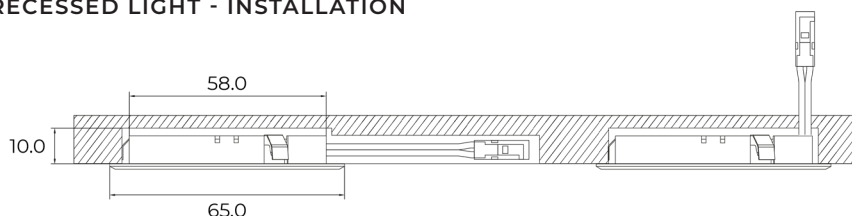

SYNDEO BY TAGRA® - 12V RECESSED & SURFACE MOUNTED FURNITURE CABINET LIGHTS

 syndeosystem.com

 0161 442 1180

 orders@syndeosystem.com

TECHNICAL INFORMATION

463 lx	250mm
116 lx	500mm
51 lx	750mm
28 lx	1000mm

RECESSED LIGHT - INSTALLATION

SURFACE MOUNTED LIGHT - INSTALLATION

FEATURES & BENEFITS

- Perfect for use on furniture such as bookcases, cabinets and shelving
- Designed to be either recessed or surface mounted easily
- Professional and reliable build quality
- 3 Year Guarantee
- Available in 3000K Warm White with 200 lumen output at 90 CRI
- Slimline lightweight design for an easy installation
- Featuring a 2M cable with Plug & Play Syndeo connector
- BS7671 Compliant

Cabinet Light	Recessed White	Recessed Silver
SKU Code	SYN-12VRECPCKWHT	SYN-12VRECPCKSIL
Voltage	12V	12V
Wattage	1.5W	1.5W
Colour Temperature	3000K	3000K
Lumens	200lm	200lm
CRI	90	90
Beam Angle	95°	95°
LED Quantity	3	3
Material Finish	White	Silver
Cable Length	2000mm	2000mm
Cable Gauge	22 AWG	22 AWG
IP Rating	IP20	IP20
Connection	Syndeo Connector	Syndeo Connector

**FURNITURE CABINET LIGHT
- RECESSED**

Cabinet Light	Mounted White	Mounted Silver
SKU Code	SYN-12VSMPCCKWHT	SYN-12VSMPCCKSIL
Voltage	12V	12V
Wattage	1.5W	1.5W
Colour Temperature	3000K	3000K
Lumens	200lm	200lm
CRI	90	90
Beam Angle	95°	95°
LED Quantity	3	3
Material Finish	White	Silver
Cable Length	2000mm	2000mm
Cable Gauge	22 AWG	22 AWG
IP Rating	IP20	IP20
Connection	Syndeo Connector	Syndeo Connector