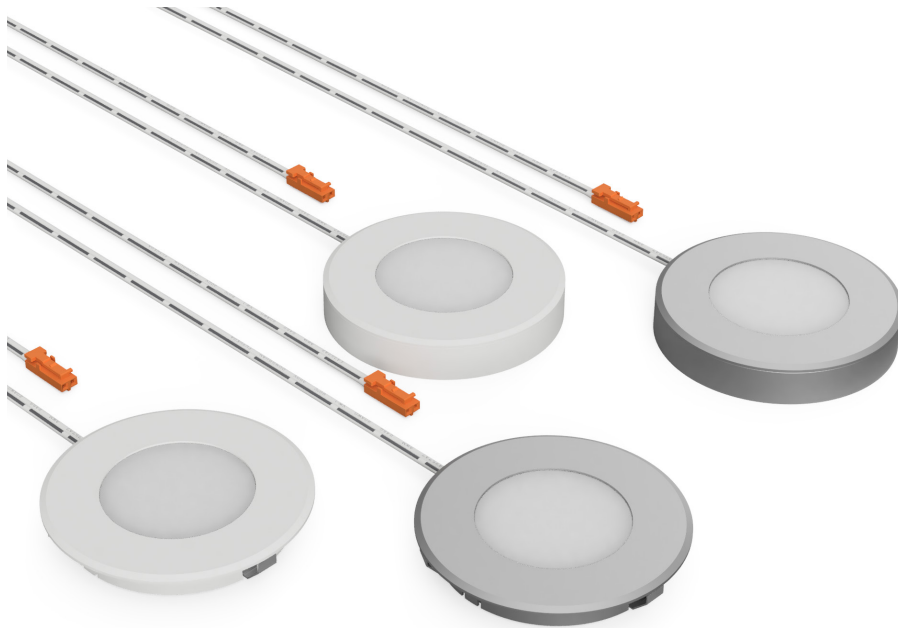

SYNDEO BY TAGRA® - 12V RECESSED & SURFACE MOUNTED FURNITURE CABINET LIGHTS

 syndeosystem.com

 0161 442 1180

 orders@syndeosystem.com

TECHNICAL INFORMATION

463 lx	250mm
116 lx	500mm
51 lx	750mm
28 lx	1000mm

RECESSED LIGHT - INSTALLATION

SURFACE MOUNTED LIGHT - INSTALLATION

FEATURES & BENEFITS

- Perfect for use on furniture such as bookcases, cabinets and shelving
- Designed to be either recessed or surface mounted easily
- Professional and reliable build quality
- 3 Year Guarantee
- Available in 3000K Warm White with 200 lumen output at 90 CRI
- Slimline lightweight design for an easy installation
- Featuring a 2M cable with Plug & Play Syndeo connector
- BS7671 Compliant

Cabinet Light	Recessed White	Recessed Silver
SKU Code	SYN-12VRECPCKWHT	SYN-12VRECPCKSIL
Voltage	12V	12V
Wattage	1.5W	1.5W
Colour Temperature	3000K	3000K
Lumens	200lm	200lm
CRI	90	90
Beam Angle	95°	95°
LED Quantity	3	3
Material Finish	White	Silver
Cable Length	2000mm	2000mm
Cable Gauge	22 AWG	22 AWG
IP Rating	IP20	IP20
Connection	Syndeo Connector	Syndeo Connector

**FURNITURE CABINET LIGHT
- RECESSED**

Cabinet Light	Mounted White	Mounted Silver
SKU Code	SYN-12VSMPCCKWHT	SYN-12VSMPCCKSIL
Voltage	12V	12V
Wattage	1.5W	1.5W
Colour Temperature	3000K	3000K
Lumens	200lm	200lm
CRI	90	90
Beam Angle	95°	95°
LED Quantity	3	3
Material Finish	White	Silver
Cable Length	2000mm	2000mm
Cable Gauge	22 AWG	22 AWG
IP Rating	IP20	IP20
Connection	Syndeo Connector	Syndeo Connector