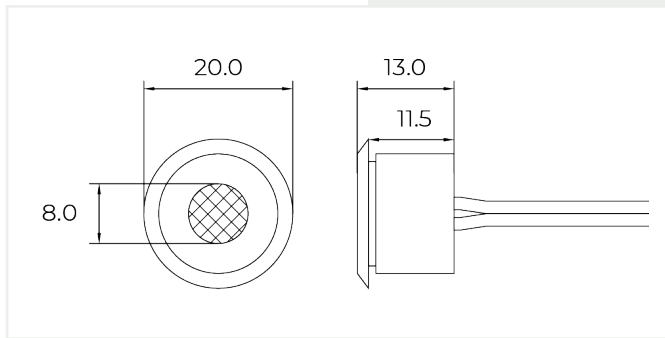

Beam Angle	Beam Diameter
193 lx	250mm
48 lx	500mm
21 lx	750mm
12 lx	1000mm

INSTALLATION

- syndeosystem.com
- 0161 442 1180
- orders@syndeosystem.com

FEATURES & BENEFITS

- Recess into furniture for a sleek and easy lighting installation
- Low level lighting solution for under-cabinet, staircase and skirting boards
- Intricate design perfect for ambient lighting applications
- Robust anodized aluminium construction
- Available in 3000K Warm White or 4000K Neutral White at >80 CRI
- Featuring a 1.5M cable with Plug & Play Syndeo connector
- BS7671 Compliant

Spotlight	Micro
SKU Code	SYN-MIC
Voltage	12V
Wattage	0.7W
Diameter	20mm
Colour	Warm White WW Neutral White NW
Colour Temperature	3000K, 4000K
IP Rating	IP20
Beam Angle	30°
CRI	>80
Material	Aluminium
Operating Temp	+5°C to +40°C
Recess	17.5mm x 12.5mm
Cable Length	1500mm

**MICRO
LED FURNITURE SPOTLIGHT**

Spotlight	Mini
SKU Code	SYN-MINI
Voltage	12V
Wattage	1.0W
Diameter	42mm
Colour	Warm White WW Neutral White NW
Colour Temperature	3000K, 4000K
IP Rating	IP20
Beam Angle	30°
CRI	>80
Material	Aluminium
Operating Temp	+5°C to +40°C
Recess	35mm x 9mm
Cable Length	1500mm