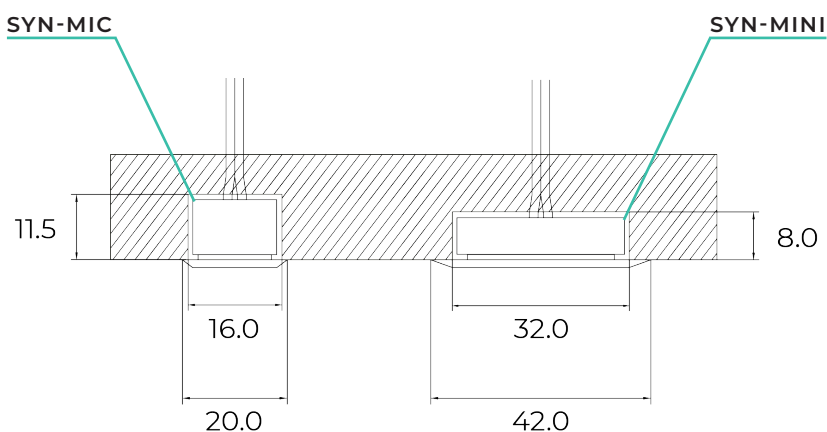

SYNDEO BY TAGRA® - 12V MINI & MICRO LED FURNITURE SPOTLIGHTS

12V	IP20	80 CRI	3000 K	4000 K	3YR Guarantee	CE
-----	------	-----------	-----------	-----------	------------------	----

TECHNICAL INFORMATION

Beam Angle	Beam Diameter
193 lx	250mm
48 lx	500mm
21 lx	750mm
12 lx	1000mm

INSTALLATION

- syndeosystem.com
- 0161 442 1180
- orders@syndeosystem.com

FEATURES & BENEFITS

- Recess into furniture for a sleek and easy lighting installation
- Low level lighting solution for under-cabinet, staircase and skirting boards
- Intricate design perfect for ambient lighting applications
- Robust anodized aluminium construction
- Available in 3000K Warm White or 4000K Neutral White at >80 CRI
- Featuring a 1.5M cable with Plug & Play Syndeo connector
- BS7671 Compliant

Spotlight	Micro
SKU Code	SYN-MIC
Voltage	12V
Wattage	0.7W
Diameter	20mm
Colour	Warm White WW Neutral White NW
Colour Temperature	3000K, 4000K
IP Rating	IP20
Beam Angle	30°
CRI	>80
Material	Aluminium
Operating Temp	+5°C to +40°C
Recess	17.5mm x 12.5mm
Cable Length	1500mm

**MICRO
LED FURNITURE SPOTLIGHT**

Spotlight	Mini
SKU Code	SYN-MINI
Voltage	12V
Wattage	1.0W
Diameter	42mm
Colour	Warm White WW Neutral White NW
Colour Temperature	3000K, 4000K
IP Rating	IP20
Beam Angle	30°
CRI	>80
Material	Aluminium
Operating Temp	+5°C to +40°C
Recess	35mm x 9mm
Cable Length	1500mm