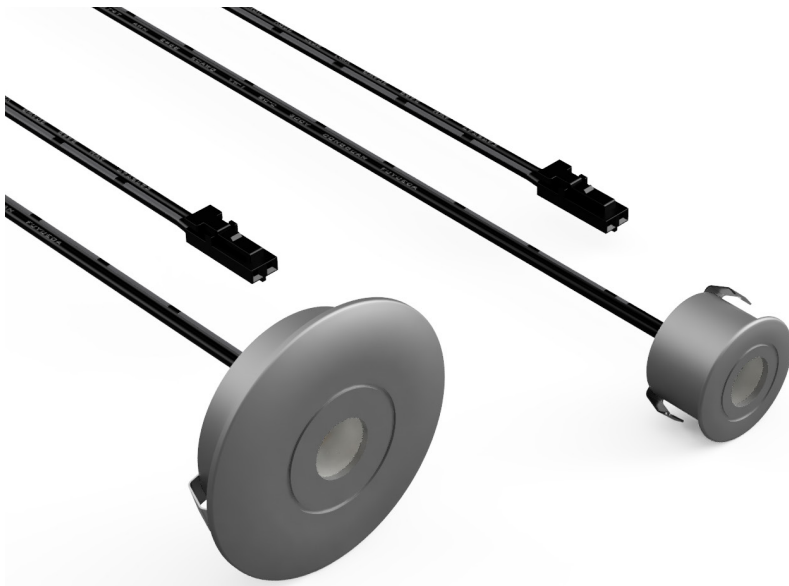

SYNDEO BY TAGRA® - 12V MINI & MICRO LED FURNITURE SPOTLIGHTS

12V	IP20	80 CRI	3000 K	4000 K	3YR Guarantee	CE
-----	------	-----------	-----------	-----------	------------------	----

TECHNICAL INFORMATION

Beam Angle	Beam Diameter
193 lx	250mm
48 lx	500mm
21 lx	750mm
12 lx	1000mm

INSTALLATION

- syndeosystem.com
- 0161 442 1180
- orders@syndeosystem.com

FEATURES & BENEFITS

- Recess into furniture for a sleek and easy lighting installation
- Low level lighting solution for under-cabinet, staircase and skirting boards
- Intricate design perfect for ambient lighting applications
- Robust anodized aluminium construction
- Available in 3000K Warm White or 4000K Neutral White at >80 CRI
- Featuring a 1.5M cable with Plug & Play Syndeo connector
- BS7671 Compliant

Spotlight	Micro
SKU Code	SYN-MIC
Voltage	12V
Wattage	0.7W
Diameter	20mm
Colour	Warm White WW Neutral White NW
Colour Temperature	3000K, 4000K
IP Rating	IP20
Beam Angle	30°
CRI	>80
Material	Aluminium
Operating Temp	+5°C to +40°C
Recess	17.5mm x 12.5mm
Cable Length	1500mm

**MICRO
LED FURNITURE SPOTLIGHT**

Spotlight	Mini
SKU Code	SYN-MINI
Voltage	12V
Wattage	1.0W
Diameter	42mm
Colour	Warm White WW Neutral White NW
Colour Temperature	3000K, 4000K
IP Rating	IP20
Beam Angle	30°
CRI	>80
Material	Aluminium
Operating Temp	+5°C to +40°C
Recess	35mm x 9mm
Cable Length	1500mm