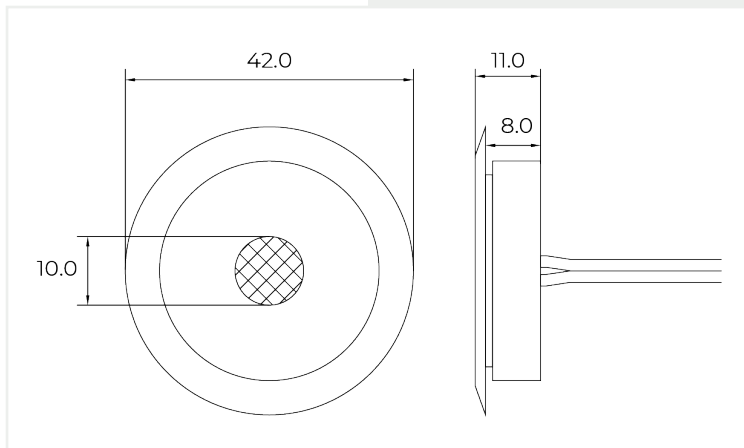

Beam Angle	Beam Diameter
193 lx	250mm
48 lx	500mm
21 lx	750mm
12 lx	1000mm

INSTALLATION

- syndeosystem.com
- 0161 442 1180
- orders@syndeosystem.com

FEATURES & BENEFITS

- Recess into furniture for a sleek and easy lighting installation
- Low level lighting solution for under-cabinet, staircase and skirting boards
- Intricate design perfect for ambient lighting applications
- Robust anodized aluminium construction
- Available in 3000K Warm White or 4000K Neutral White at >80 CRI
- Featuring a 1.5M cable with Plug & Play Syndeo connector
- BS7671 Compliant

Spotlight	Micro
SKU Code	SYN-MIC
Voltage	12V
Wattage	0.7W
Diameter	20mm
Colour	Warm White WW Neutral White NW
Colour Temperature	3000K, 4000K
IP Rating	IP20
Beam Angle	30°
CRI	>80
Material	Aluminium
Operating Temp	+5°C to +40°C
Recess	17.5mm x 12.5mm
Cable Length	1500mm

**MICRO
LED FURNITURE SPOTLIGHT**

Spotlight	Mini
SKU Code	SYN-MINI
Voltage	12V
Wattage	1.0W
Diameter	42mm
Colour	Warm White WW Neutral White NW
Colour Temperature	3000K, 4000K
IP Rating	IP20
Beam Angle	30°
CRI	>80
Material	Aluminium
Operating Temp	+5°C to +40°C
Recess	35mm x 9mm
Cable Length	1500mm